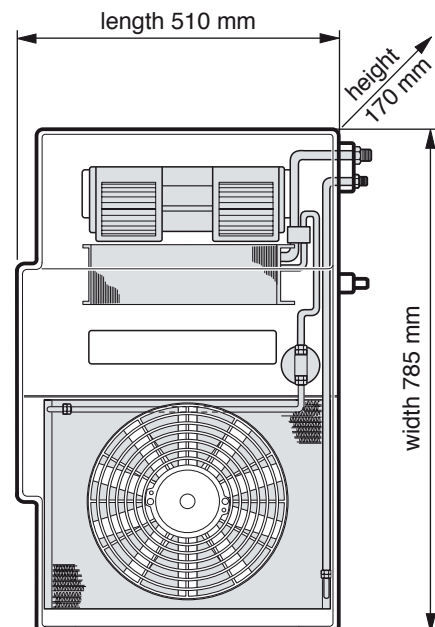

Easy and friendly installation.

TA-0810, 12V , 3.5 Kw (Designed for Panel) P.n. 4500-810

TA-0811, 24V , 3.5 Kw (Designed for Panel) P.n. 4500-811

TA-0812, 12V , 3.5 Kw (Designed for Panel) w. Electronic Controller P.n. 4500-812

TA-0813, 24V , 3.5 Kw (Designed for Panel) w. Electronic Controller P.n. 4500-813

Central Duct

Cooling Capacity: 3.5 Kw

Working Voltage: 12V d.c. / 24V d.c.

Power Consumption: 20A-12V / 10A-24V

Airflow: (at Zero Static Pressure):

650 m³/h - 12V / 620 m³/h - 24V

Unit L / W / H : 510 / 785 / 170

Weight: 16Kg

Recommended compressor: Sanden SD7H13

Contact:

Alex Original LTD.

16 Hamelacha St., New industrial

Area, Netanya 4250551